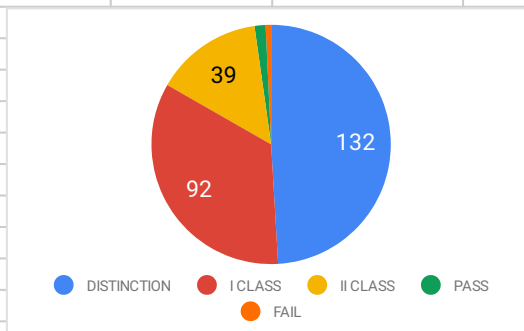

VPM'S Dr. Bedekar Vidyamandir, Thane

RESULTS OF SSC BOARD EXAMINATION: MARCH - 2020

SUMMARY	RESULTS
NO. OF STUDENTS	269
APPEARED	269
PASSED	267
PERCENTAGE	99%

CLASS	
DISTINCTION	132
I CLASS	92
II CLASS	39
PASS	4
FAIL	2
TOTAL	267

PERCENTAGE	NO. OF STUDENTS
90 & above	
75-90	
60-74	
45-59	
35-44	
FAIL	

TOP TEN

Sr. No.	Rank	Last Name	First Name	Middle Name	%
1	1	METKARI	NAVINYA	DYANESWAR	97.4
2	2	KONDHARE	AKANSHA	APPASAHEB	95.4
3	3	LAMBE	DIPTI	DEEPAK	94.8
4	4	SABALE	CHETAN	MADHUKAR	94.6
5	5	MOKASHI	ANISH	KALPAK	94.4
6	6	DESHMUKH	YASH	SHYAM	94.2
7	6	NIKAM	SHRAVANI	SATISH	94.2
8	7	SAVANT	ONKAR	JAYVANT	94
9	8	JADHAV	MANSI	HANUMANT	93.8
10	8	YADAV	SHRUTI	JAGAN	93.8
11	8	DALVI	SANIKA	SANJEEV	93.8
12	9	PARSHRAM	SHRUTIKA	RAJESH	93.6
13	10	KOLI	SMRUTI	SUHAS	93.4