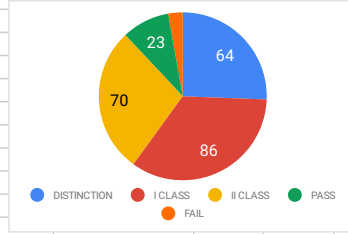

VPM'S Dr. Bedekar Vidyamandir, Thane
RESULTS OF SSC BOARD EXAMINATION: MARCH - 2019

SUMMARY	RESULTS
NO. OF STUDENTS	250
APPEARED	250
PASSED	243
PERCENTAGE	97%

CLASS	
DISTINCTION	64
I CLASS	86
II CLASS	70
PASS	23
FAIL	7
TOTAL	250

PERCENTAGE	NO. OF STUDENTS
90 & above	7
75-90	57
60-74	86
45-59	70
35-44	23
FAIL	7

TOP TEN

Sr. No.	Rank	Last Name	First Name	Middle Name	%
1	1	JEVALKAR	RUDRA	SHASHANK	94.2
2	2	PATIL	SANIKA	MAHESH	93.2
3	3	SABLE	DEEPTI	BHARAT	92.8
4	4	CHOUDHARI	SAMARTH	MANISH	92.4
5	5	SATKAR	UTKARSH	SANDIP	92.2
6	6	BIRANJE	RUGVED	RAMCHANDRA	92
7	7	PARALKAR	SHASHANK	MAHESH	91
8	8	KATKAR	SAURABH	SURENDRA	88.8
9	9	JADHAV	KAUSTUBH	JEEVAN	88.6
10	9	PATIL	OM	SANDIP	88.6
11	10	CHOUDHARI	SRUSHTI	ANANT	88.2